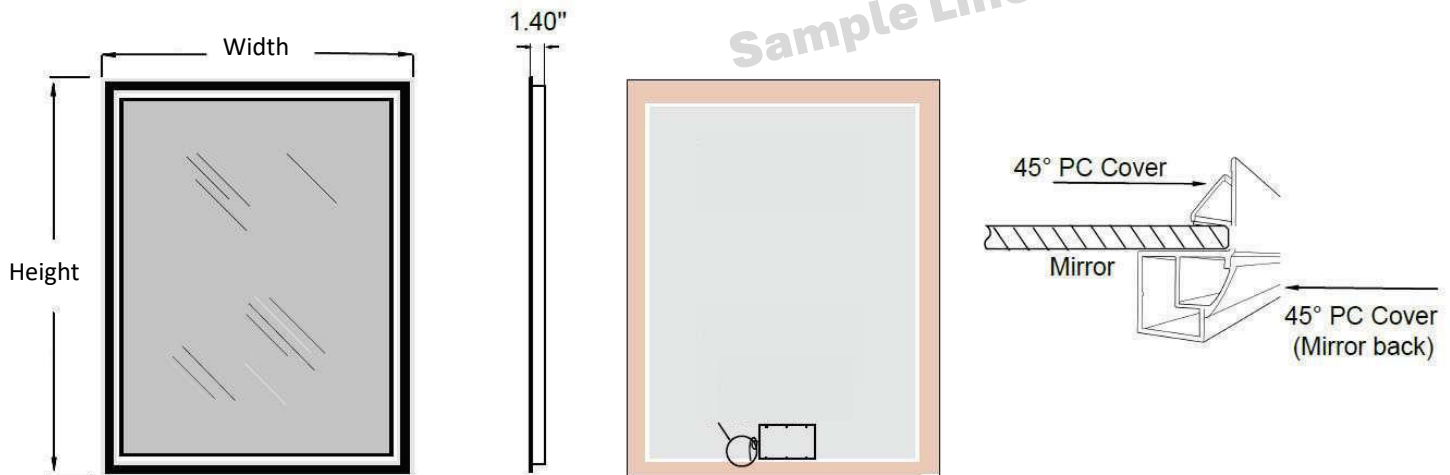

Moderna 45 Angle Glow Series

45-DEGREE ANGLED SHADOW BOX STYLE LED Illuminated Mirror

REFLECTIVE LIGHTING

INSTALLATION SPECIFICATIONS

- 24" bare wire whip provided
- Chassis should be mounted to wall studs; mounting holes are provided